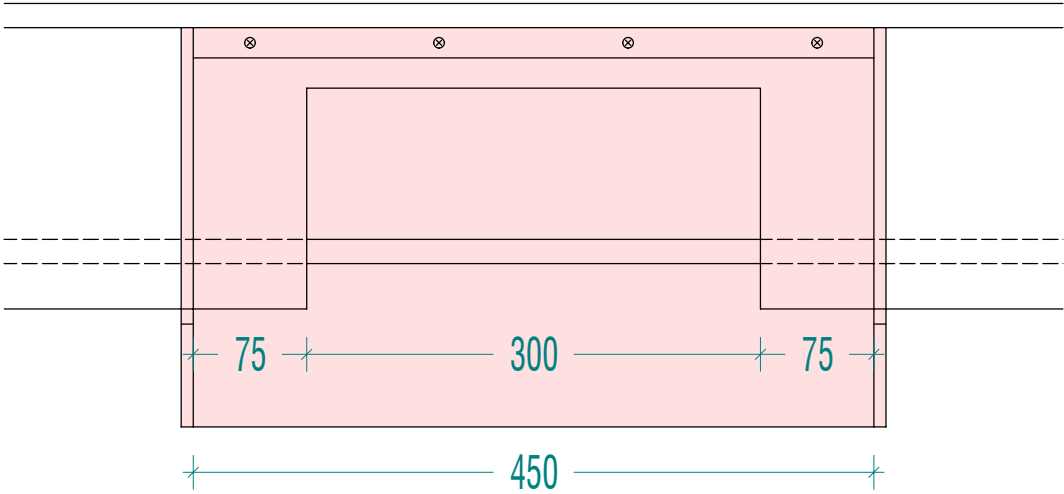

Showdown Goalpocket

section | 1:5

view from behind | 1:5

drawing by Benjamin Samoray